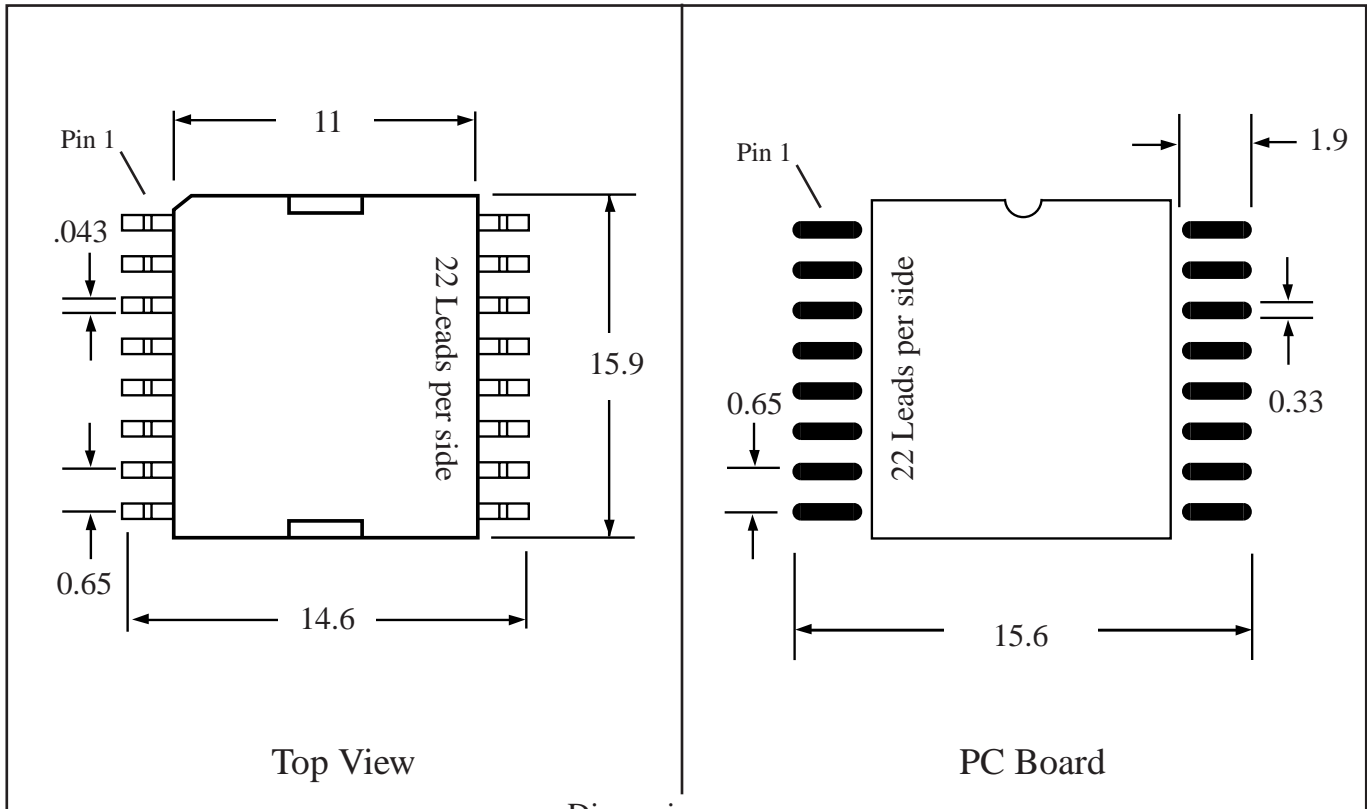

Part # **HSOP44**
 Leads **44** Pitch **0.65mm**
 Body Size **11x15.9mm**

TopLineTM
 Tel1-714-898-3830
 info@topline.tv

Top View

PC Board

Dimensions = mm

Quick View

Side View Detail