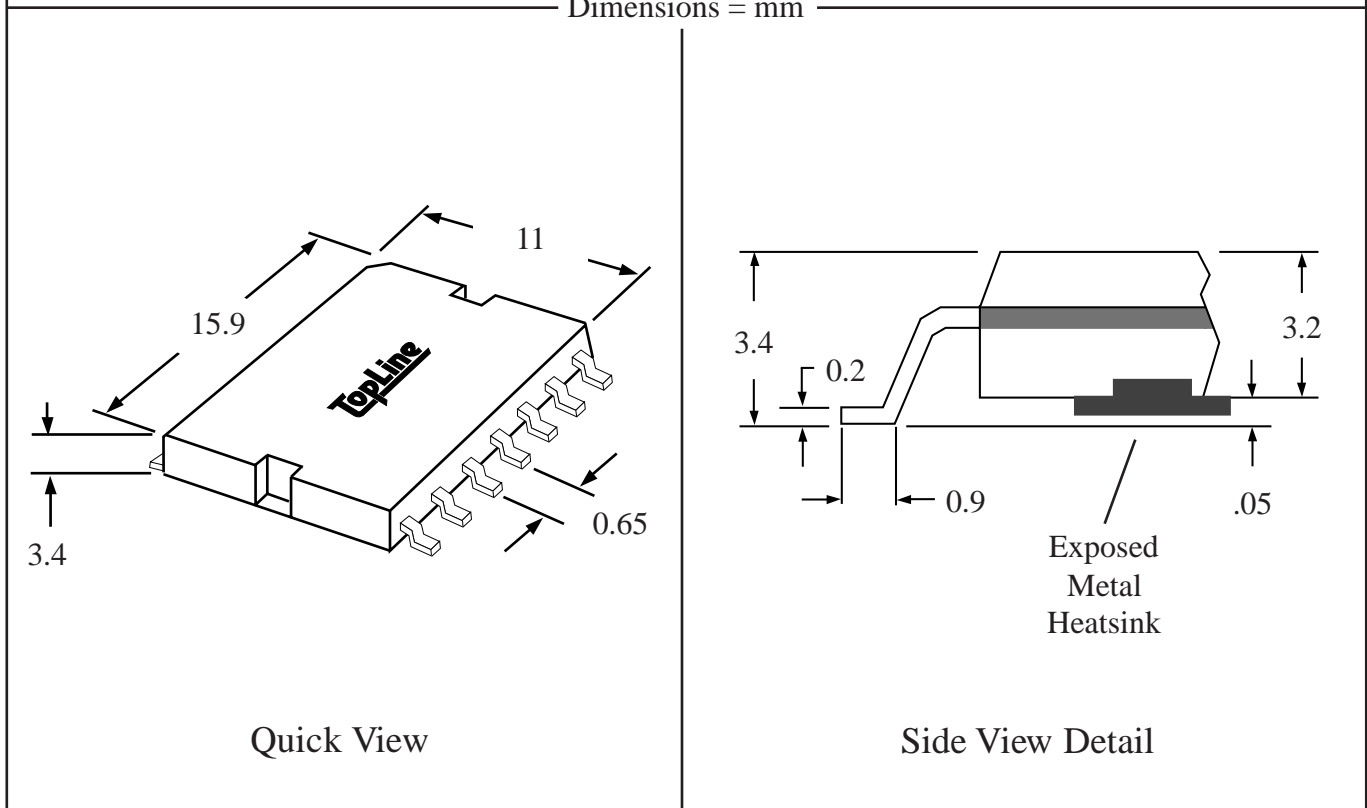

Part # **HSOP44**
 Leads **44** Pitch **0.65mm**
 Body Size **11x15.9mm**

TopLineTM
 Tel1-714-898-3830
 info@topline.tv

Top View

PC Board

Dimensions = mm

Quick View

Side View Detail