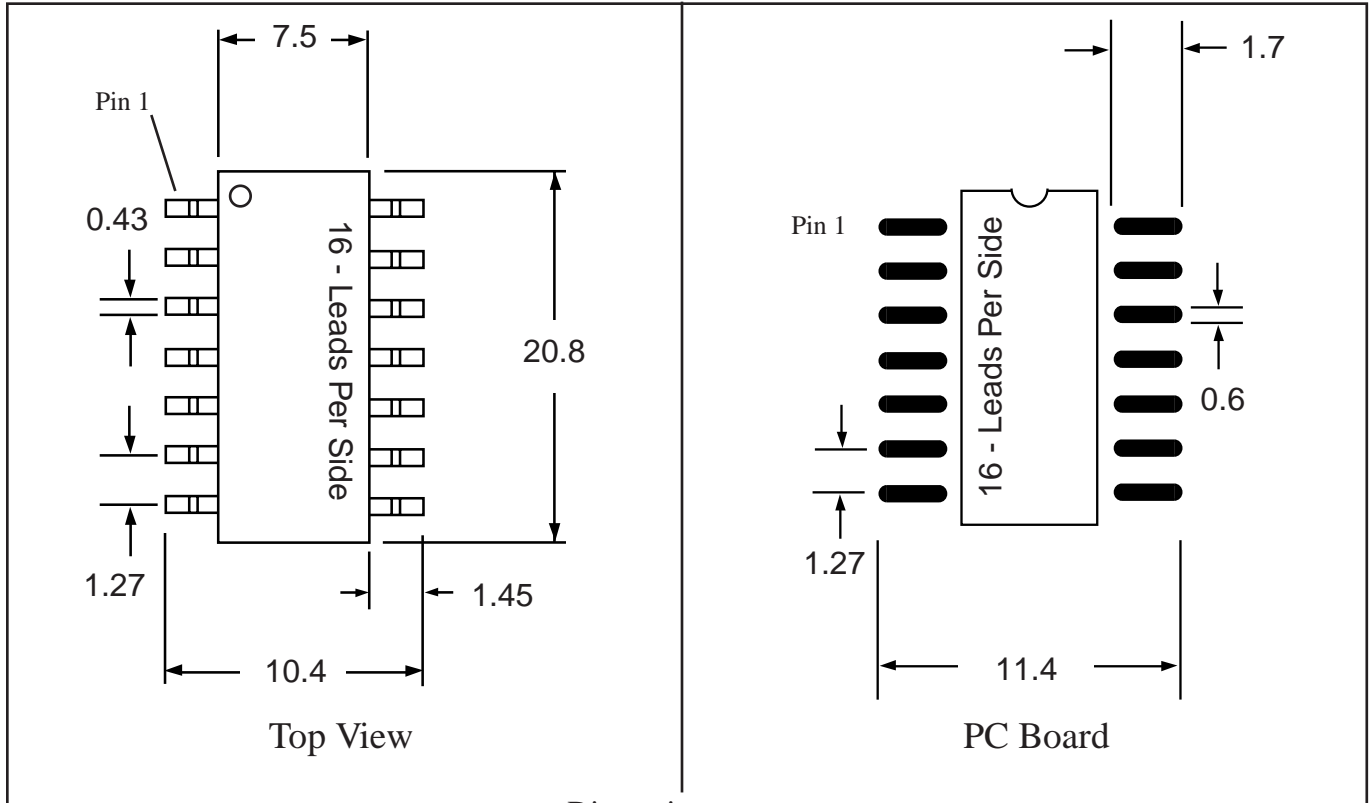

Part # **SOL32**

Leads **32** Pitch **1.27mm (.05")**

Body Size **300mil (7.5mm)**

TopLineTM

Tel 1-714-898-3830

info@topline.tv

Dimensions = mm