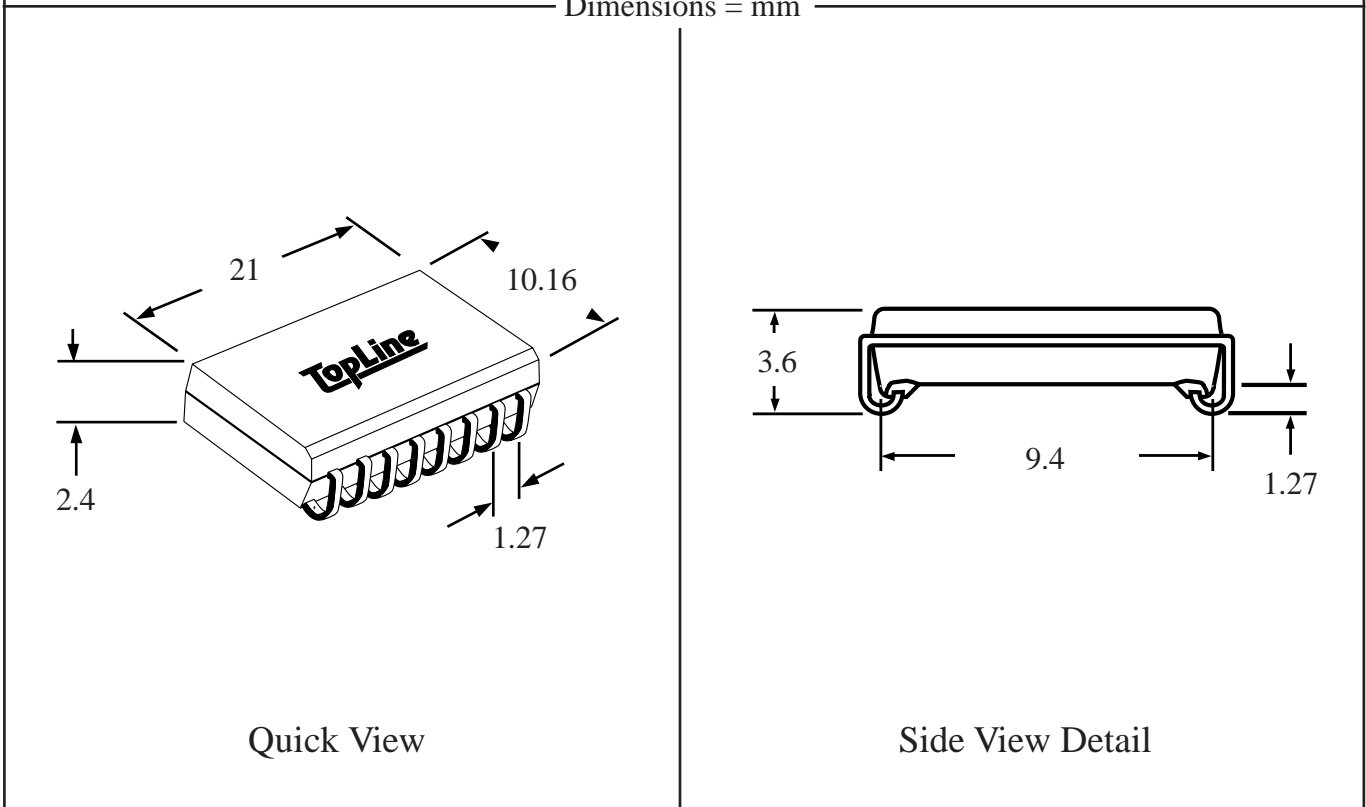

Part # **SOXJ32**

Leads **32** Pitch **1.27mm (.05")**

Body Size **400mil (10.16mm)**

**TopLine**™

Tel 1-714-898-3830

info@topline.tv

Top View

PC Board

Dimensions = mm

Quick View

Side View Detail