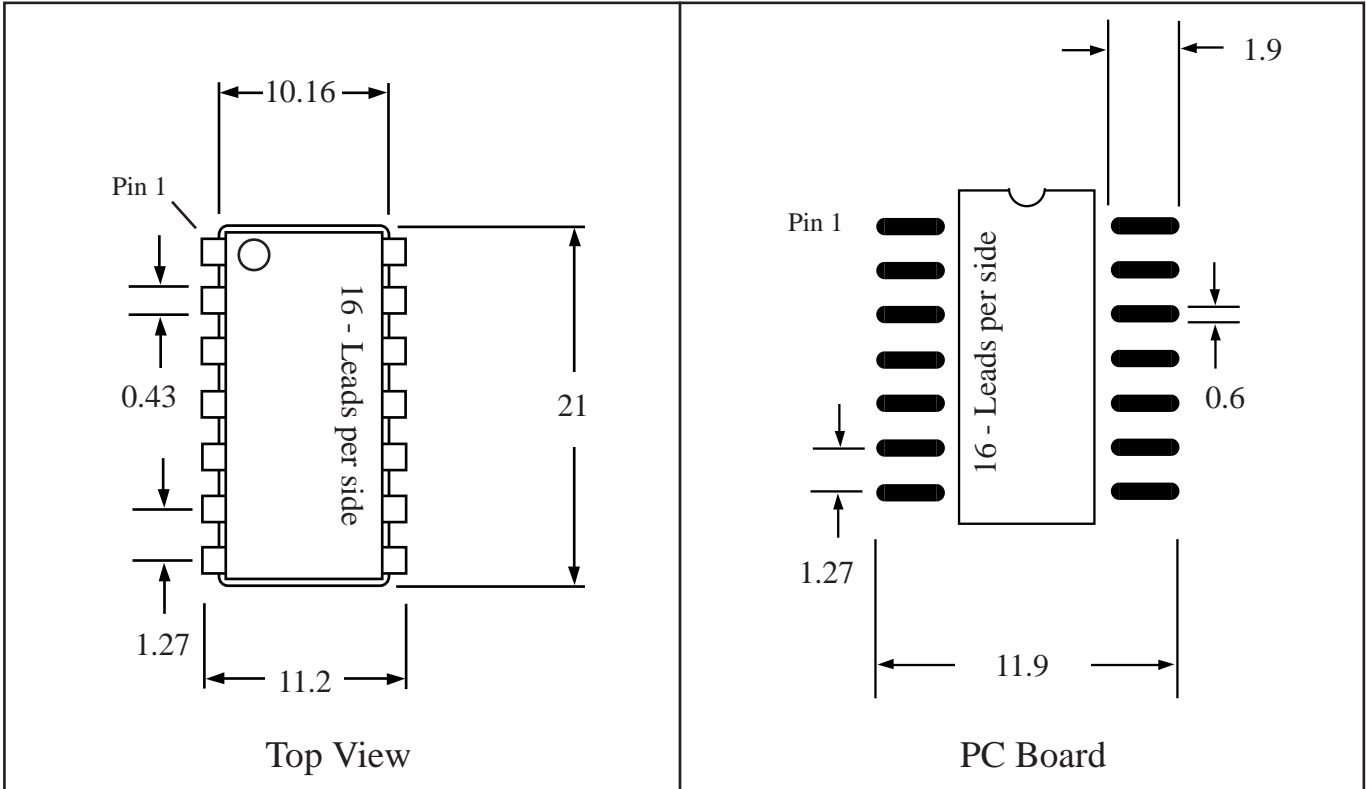

Part # **SOXJ32**

Leads **32** Pitch **1.27mm (.05")**

Body Size **400mil (10.16mm)**

**TopLine**™

Tel 1-714-898-3830

info@topline.tv

Top View

PC Board

Dimensions = mm

Quick View

Side View Detail